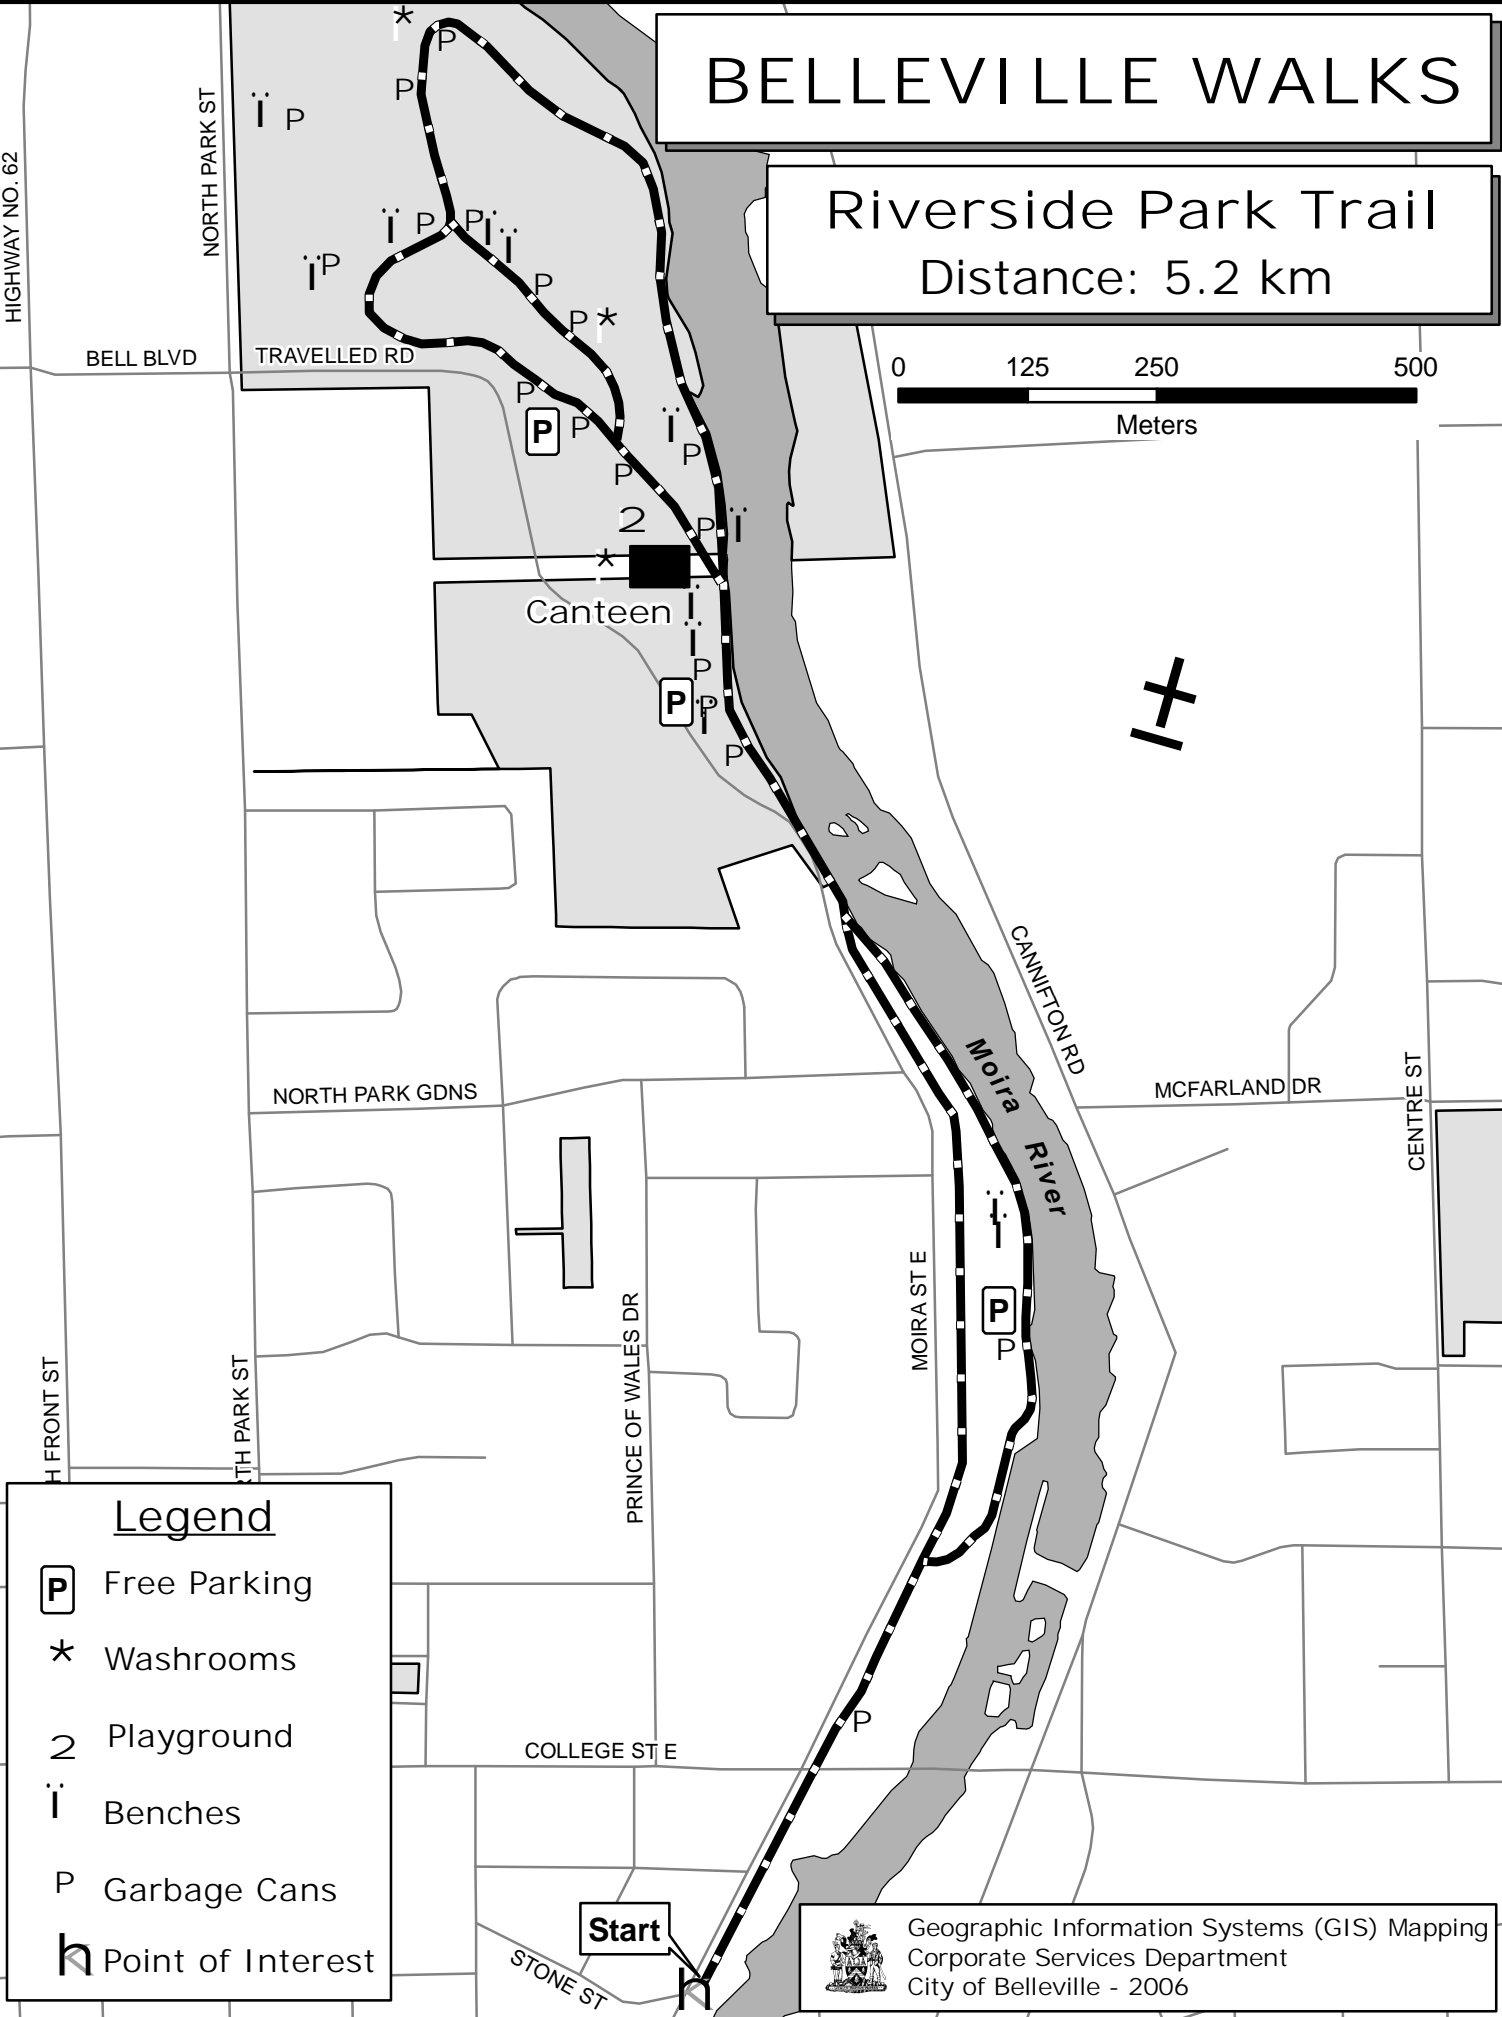

BELLEVILLE WALKS

Riverside Park Trail

Distance: 5.2 km

Legend

- Free Parking
- Washrooms
- Playground
- Benches
- Garbage Cans
- Point of Interest