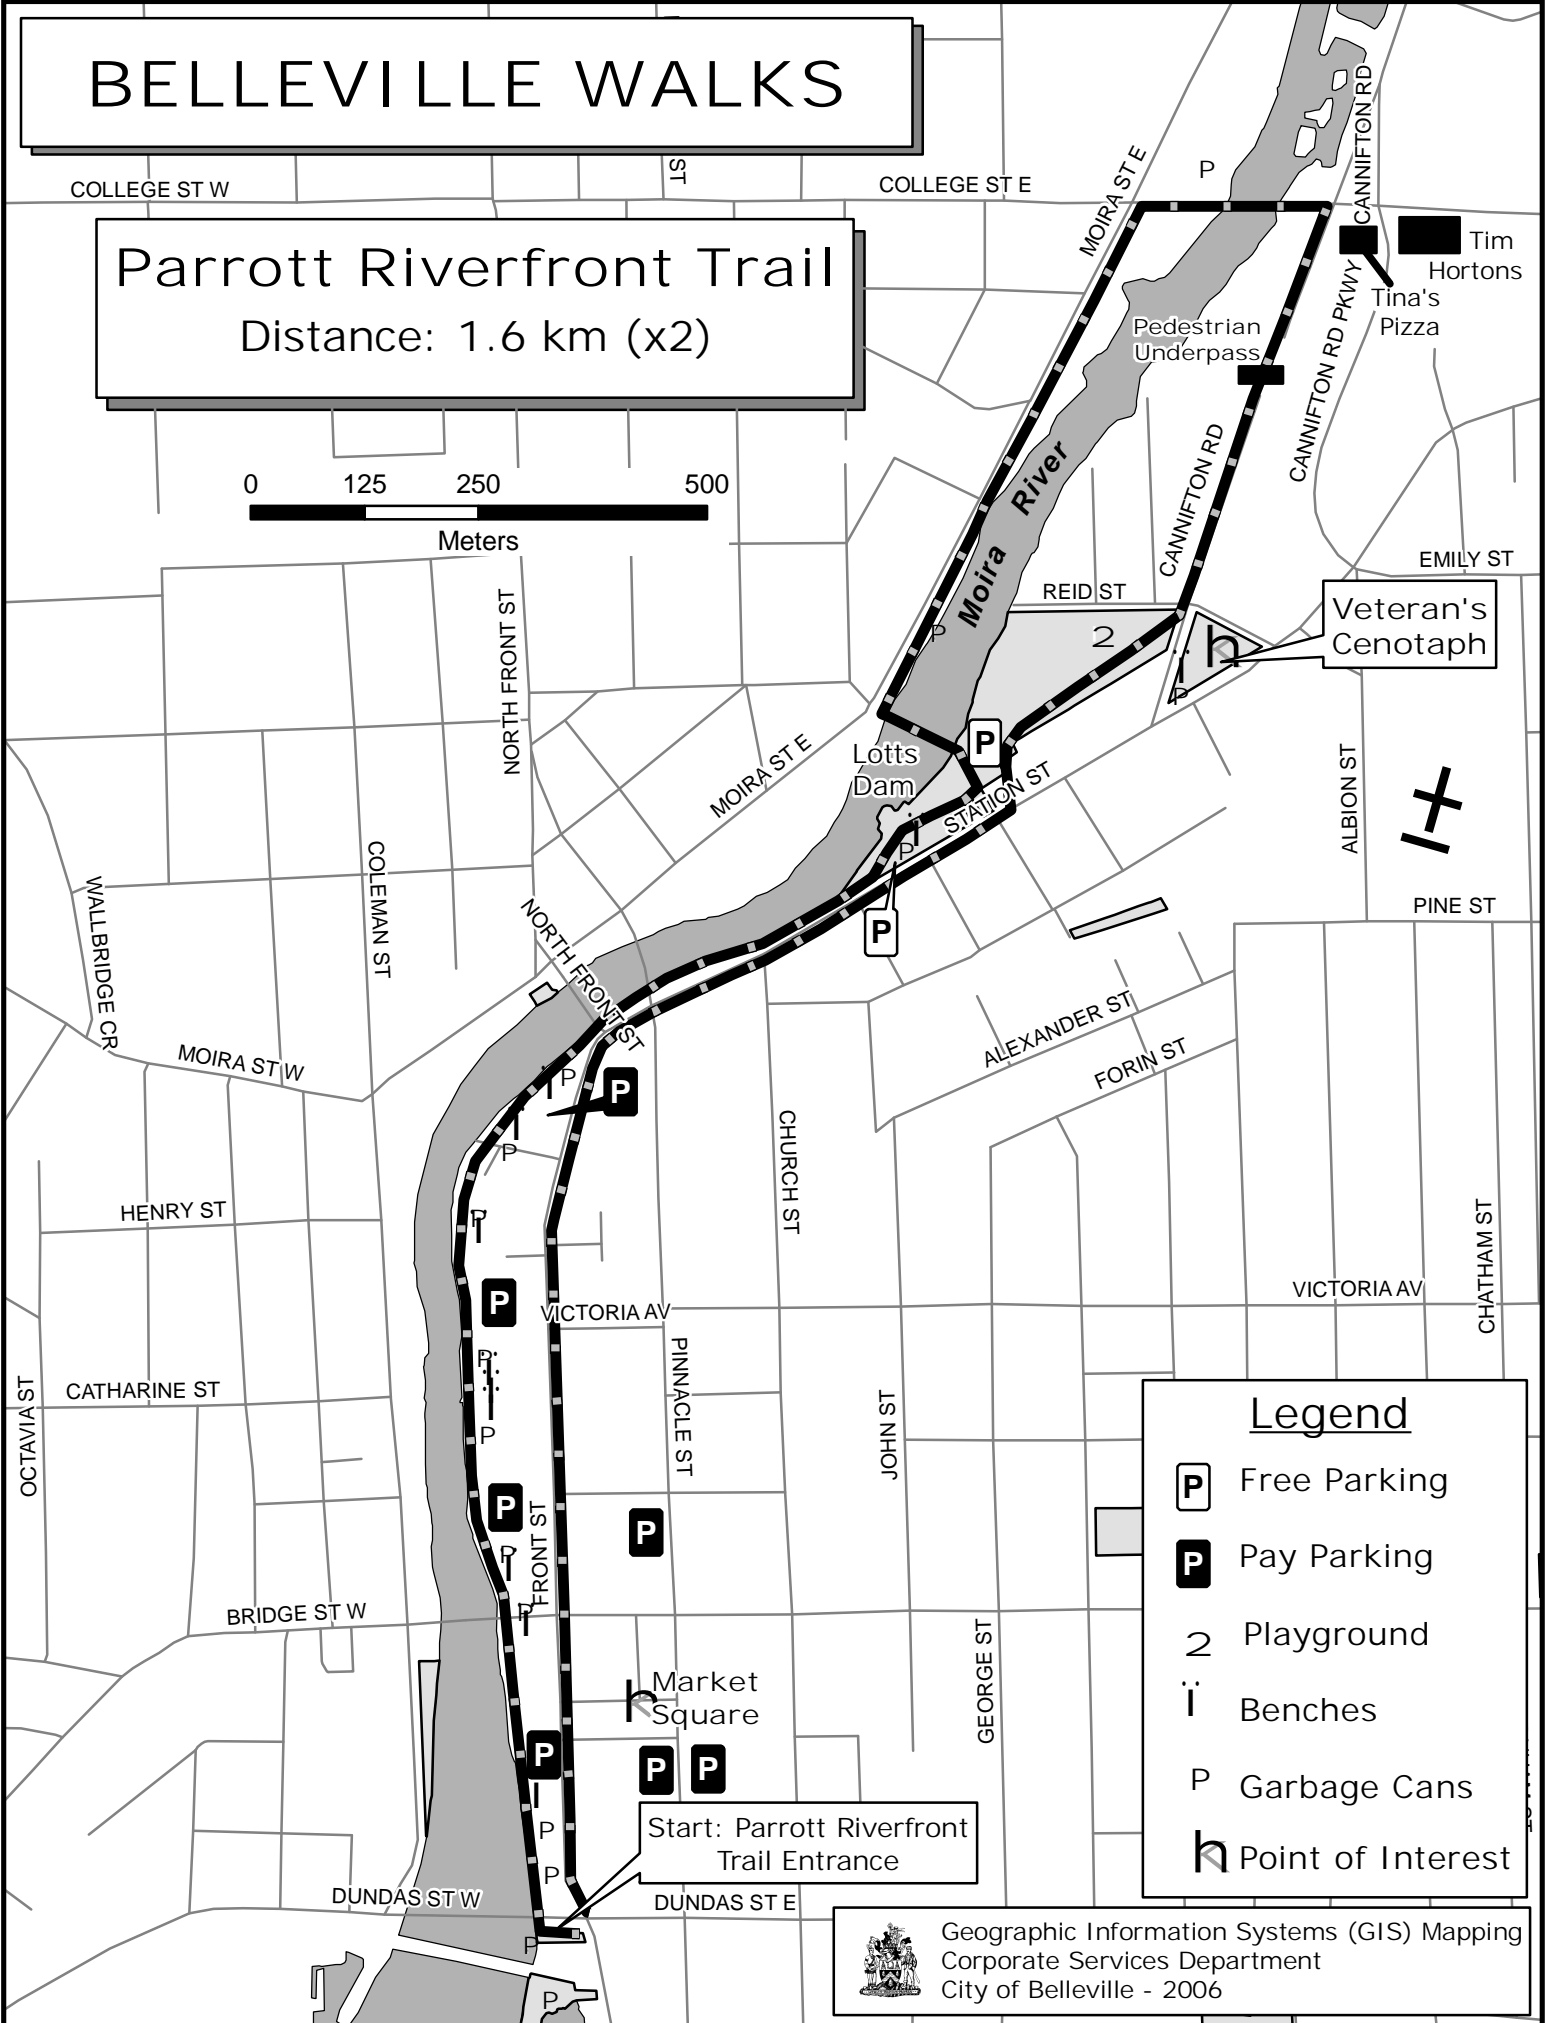

BELLEVILLE WALKS

Parrott Riverfront Trail
Distance: 1.6 km (x2)

Legend

- P Free Parking
- P Pay Parking
- 2 Playground
- ⋮ Benches
- P Garbage Cans
- h Point of Interest