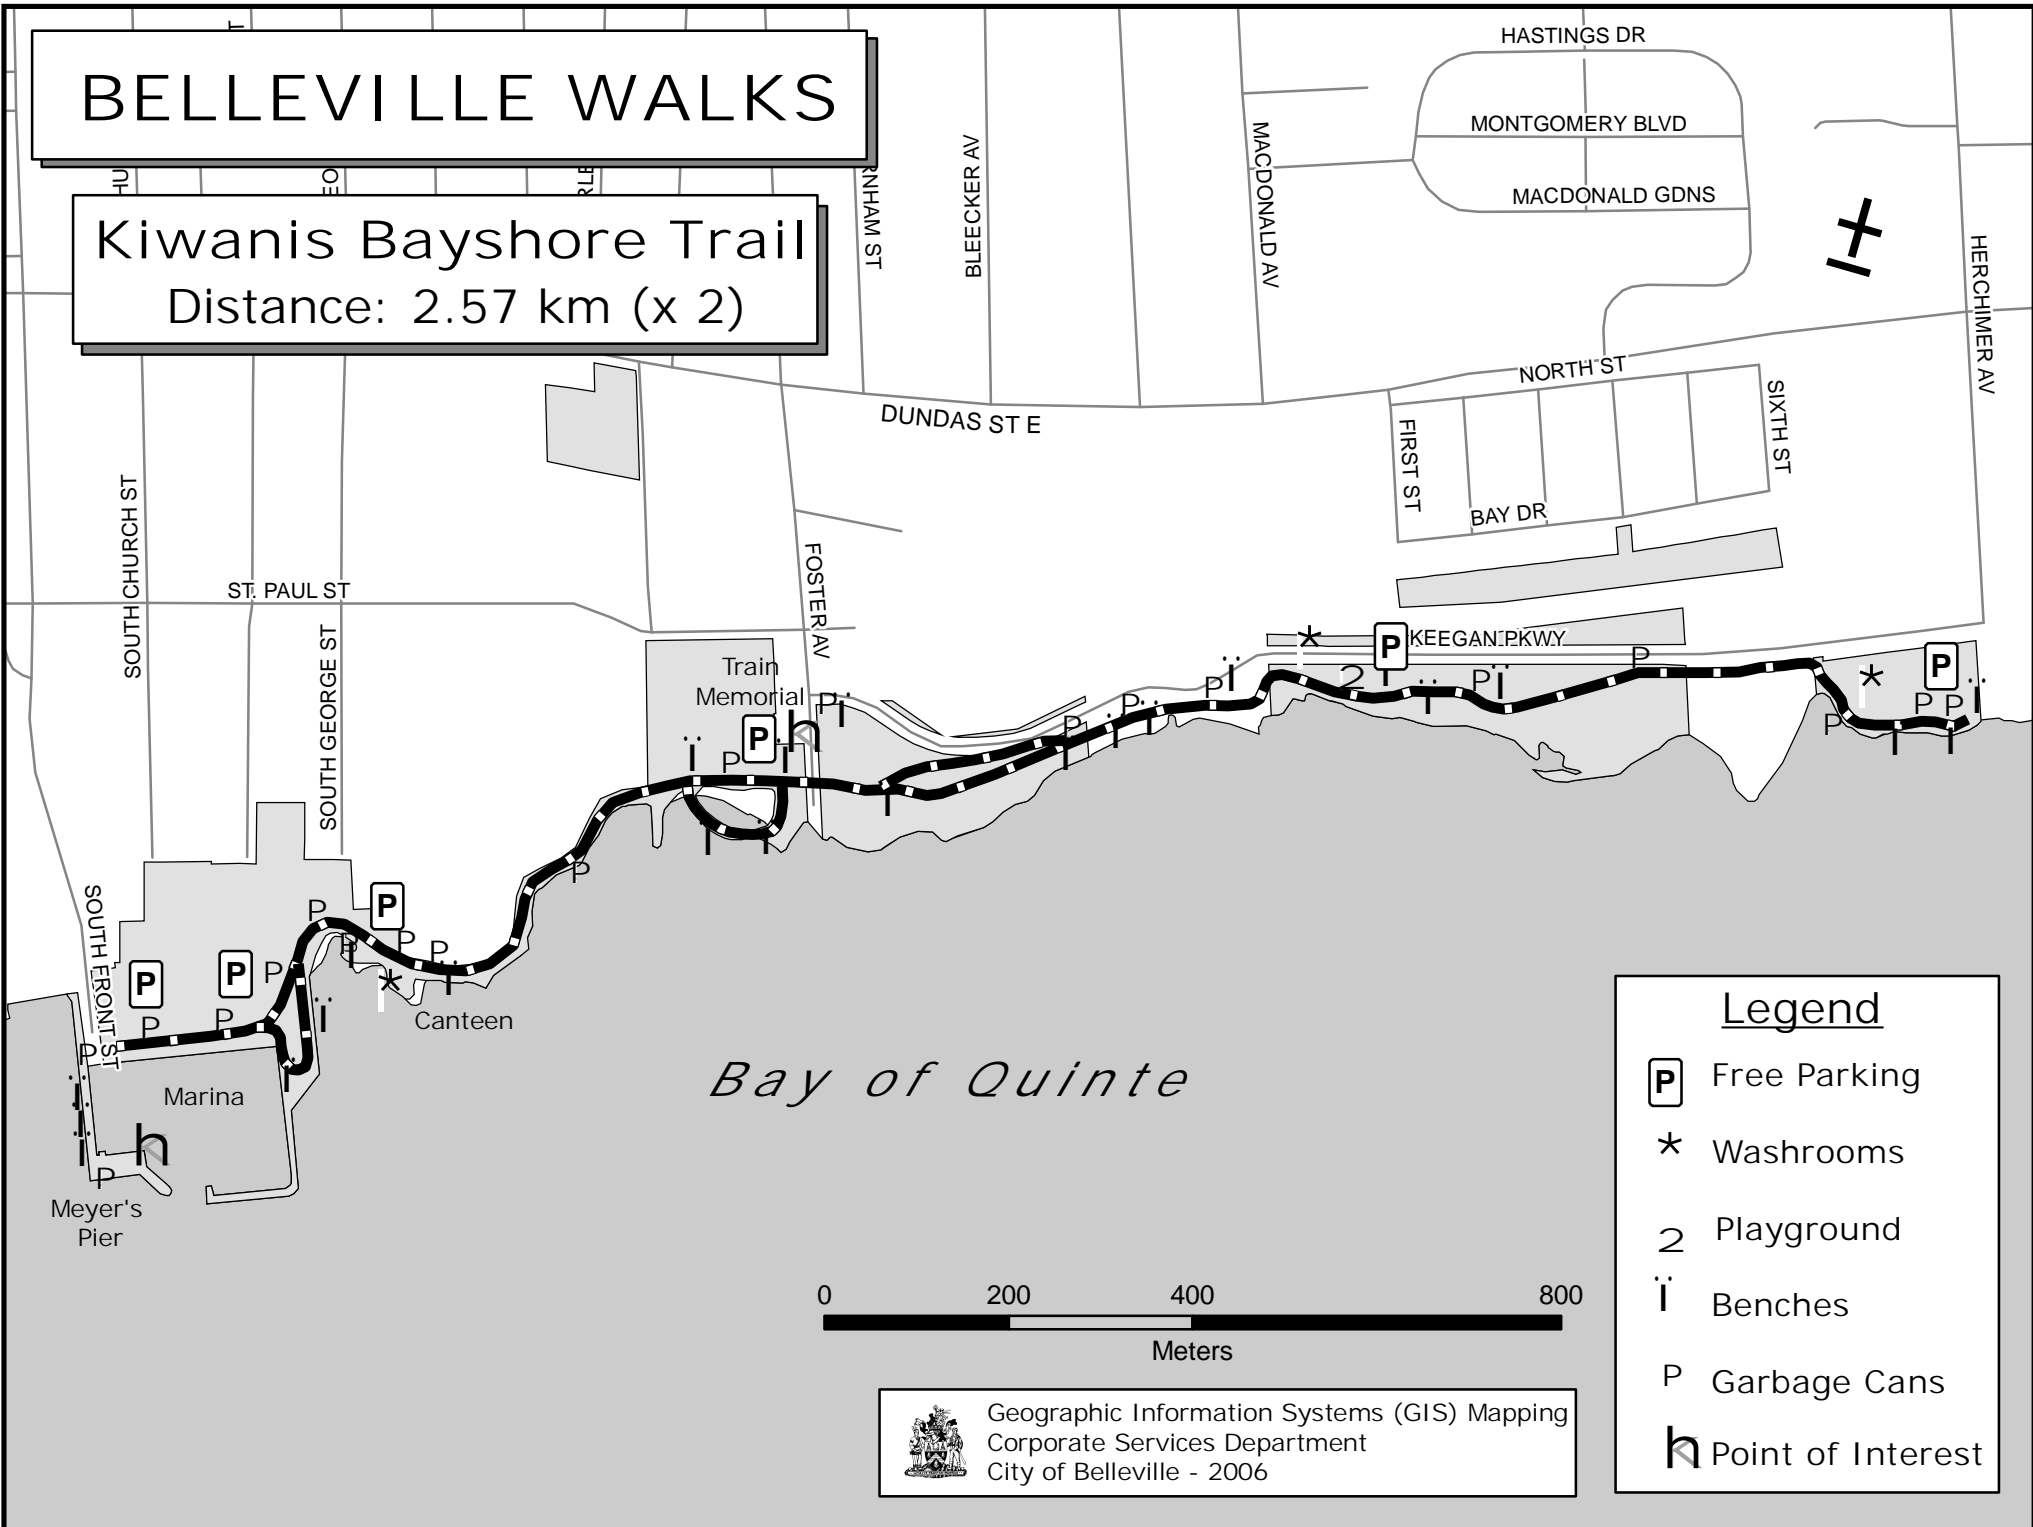

BELLEVILLE WALKS

Kiwanis Bayshore Trail
Distance: 2.57 km (x 2)

Legend

-  Free Parking
-  Washrooms
-  Playground
-  Benches
-  Garbage Cans
-  Point of Interest

Geographic Information Systems (GIS) Mapping
Corporate Services Department
City of Belleville - 2006